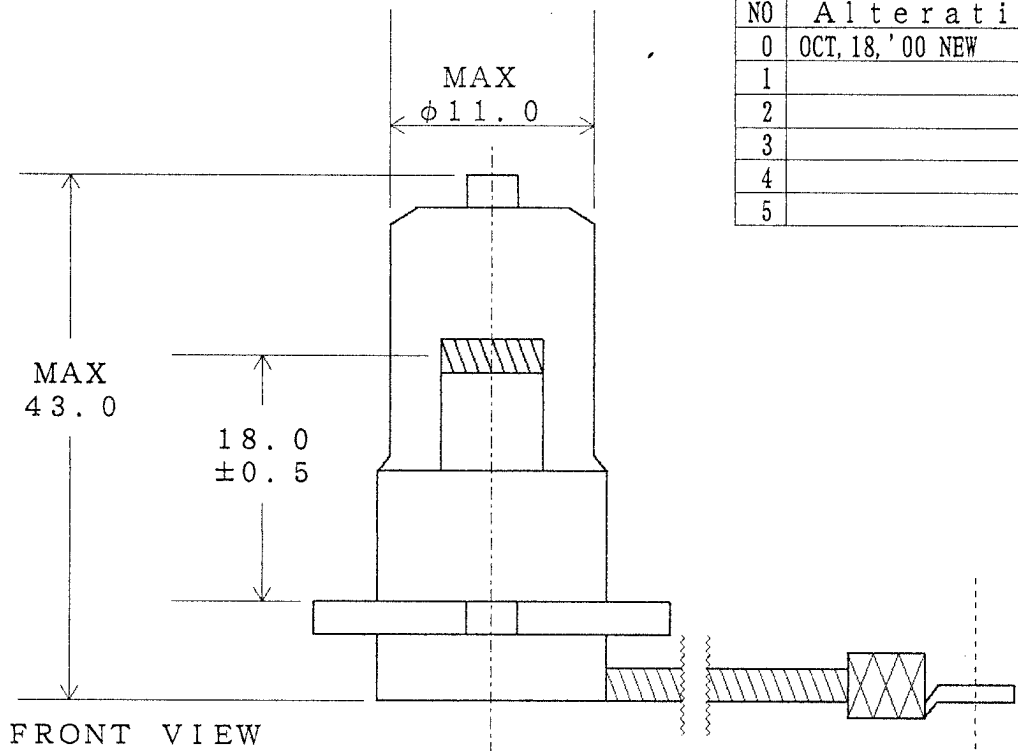

NO	Alteration	NAME
0	OCT, 18, '00 NEW	S. O
1		
2		
3		
4		
5		

F
i
g
u
r
e

FRONT VIEW

TOP VIEW

Note
Base:PKX22S

ITEM	TYPE	12V-55W	24V-65W	24V-70W	24V-100W
		L i f e . C h a r a c	Voltage (V)	12	24
	Wattage (W)	55	65	70	100
	Approx. Initial Lumens (lm)	1,200	1,300	1,350	2,000
	Rated Average Life (Hr)	1,000	1,000	1,000	1,000
	FILAMENT	CC-6	CC-6	CC-6	CC-6