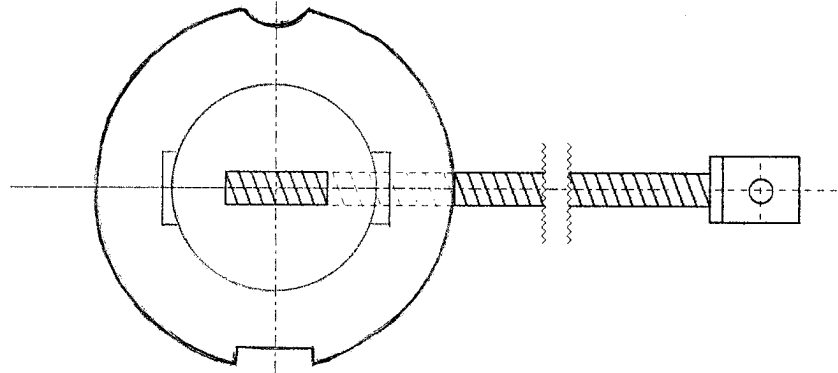

NO	Alteration	NAME
0	OCT, 18, '00 NEW	S. O
1		
2		
3		
4		
5		

F
i
g
u
r
e

FRONT VIEW

TOP VIEW

Note
Base:PKX22S

ITEM	TYPE	12V-55W	24V-65W	24V-70W	24V-100W
		L i f e . C h a r a c	Voltage (V)	12	24
	Wattage (W)	55	65	70	100
	Approx. Initial Lumens (lm)	1,200	1,300	1,350	2,000
	Rated Average Life (Hr)	1,000	1,000	1,000	1,000
	FILAMENT	CC-6	CC-6	CC-6	CC-6

Products	Lamp Type	APPROVE	CHECK	DESIGN
HALOGEN	JC12V, 24V PKX22S BASE	<i>S.O</i>		S.O