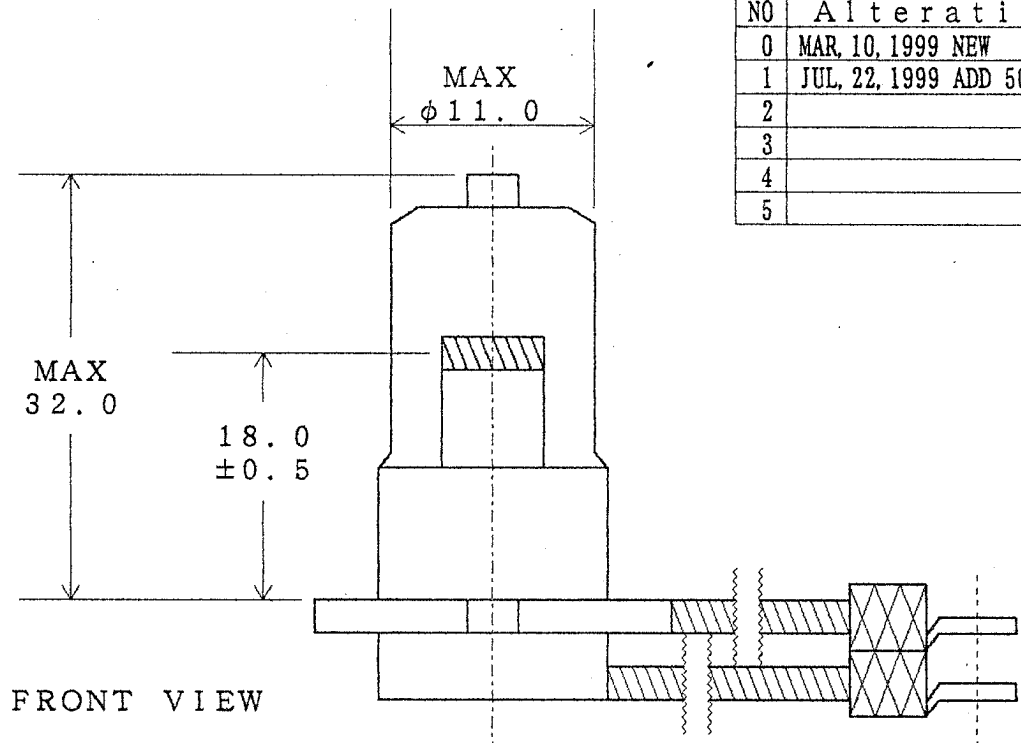

NO	Alteration	NAME
0	MAR, 10, 1999 NEW	S. O
1	JUL, 22, 1999 ADD 50W	S. O
2		
3		
4		
5		

F  
i  
g  
u  
r  
e

FRONT VIEW

TOP VIEW

ITEM		TYPE	35W	50W			
L i f e . C h a r a c	Voltage	(V)	10	10			
	Wattage	(W)	35	50			
	Approx. Initial Lumens	(lm)	525	820			
	Rated Average Life	(Hr)	6,000	6,000			
	Base		PKX22S	PKX22S			
Products		Lamp Type			APPROVE	CHECK	DESIGN
HALOGEN LAMP		JC10V PKX22S BASE△			<i>S. O</i>		S. O