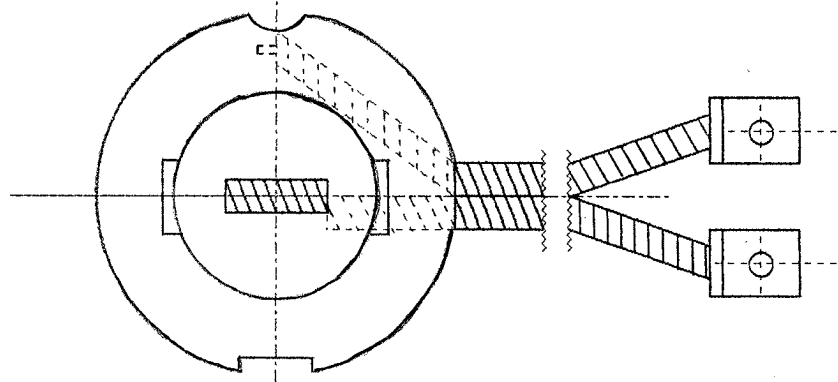

NO	Alteration	NAME
0	MAR, 10, 1999 NEW	S. O
1	JUL, 22, 1999 ADD 50W	S. O
2		
3		
4		
5		

F  
i  
g  
u  
r  
e

FRONT VIEW

TOP VIEW

ITEM		TYPE	35W	50W			
L i f e . C h a r a c	Voltage	(V)	10	10			
	Wattage	(W)	35	50			
	Approx. Initial Lumens	(lm)	525	820			
	Rated Average Life	(Hr)	6,000	6,000			
	Base		PKX22S	PKX22S			
Products		Lamp Type			APPROVE	CHECK	DESIGN
HALOGEN LAMP		JC10V PKX22S BASE△			<i>S. O</i>		S. O