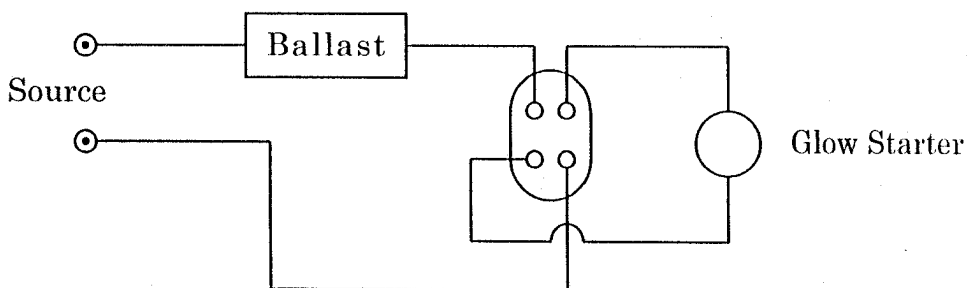

1. Lamp Wattage 6.0 W
2. Lamp Current 0.147 ± 0.020 A
3. Dimensions (A) Max. 36 mm
4. Dimensions (B) Max. 17 mm
5. Dimensions (C) Max. 116 mm
6. Base GX10q-1
7. Spectral Peak 312 nm
8. Average Life 3,000 hours
9. Ballast F6T8
10. Glow Starter FG-7P (JIS)
11. Circuit